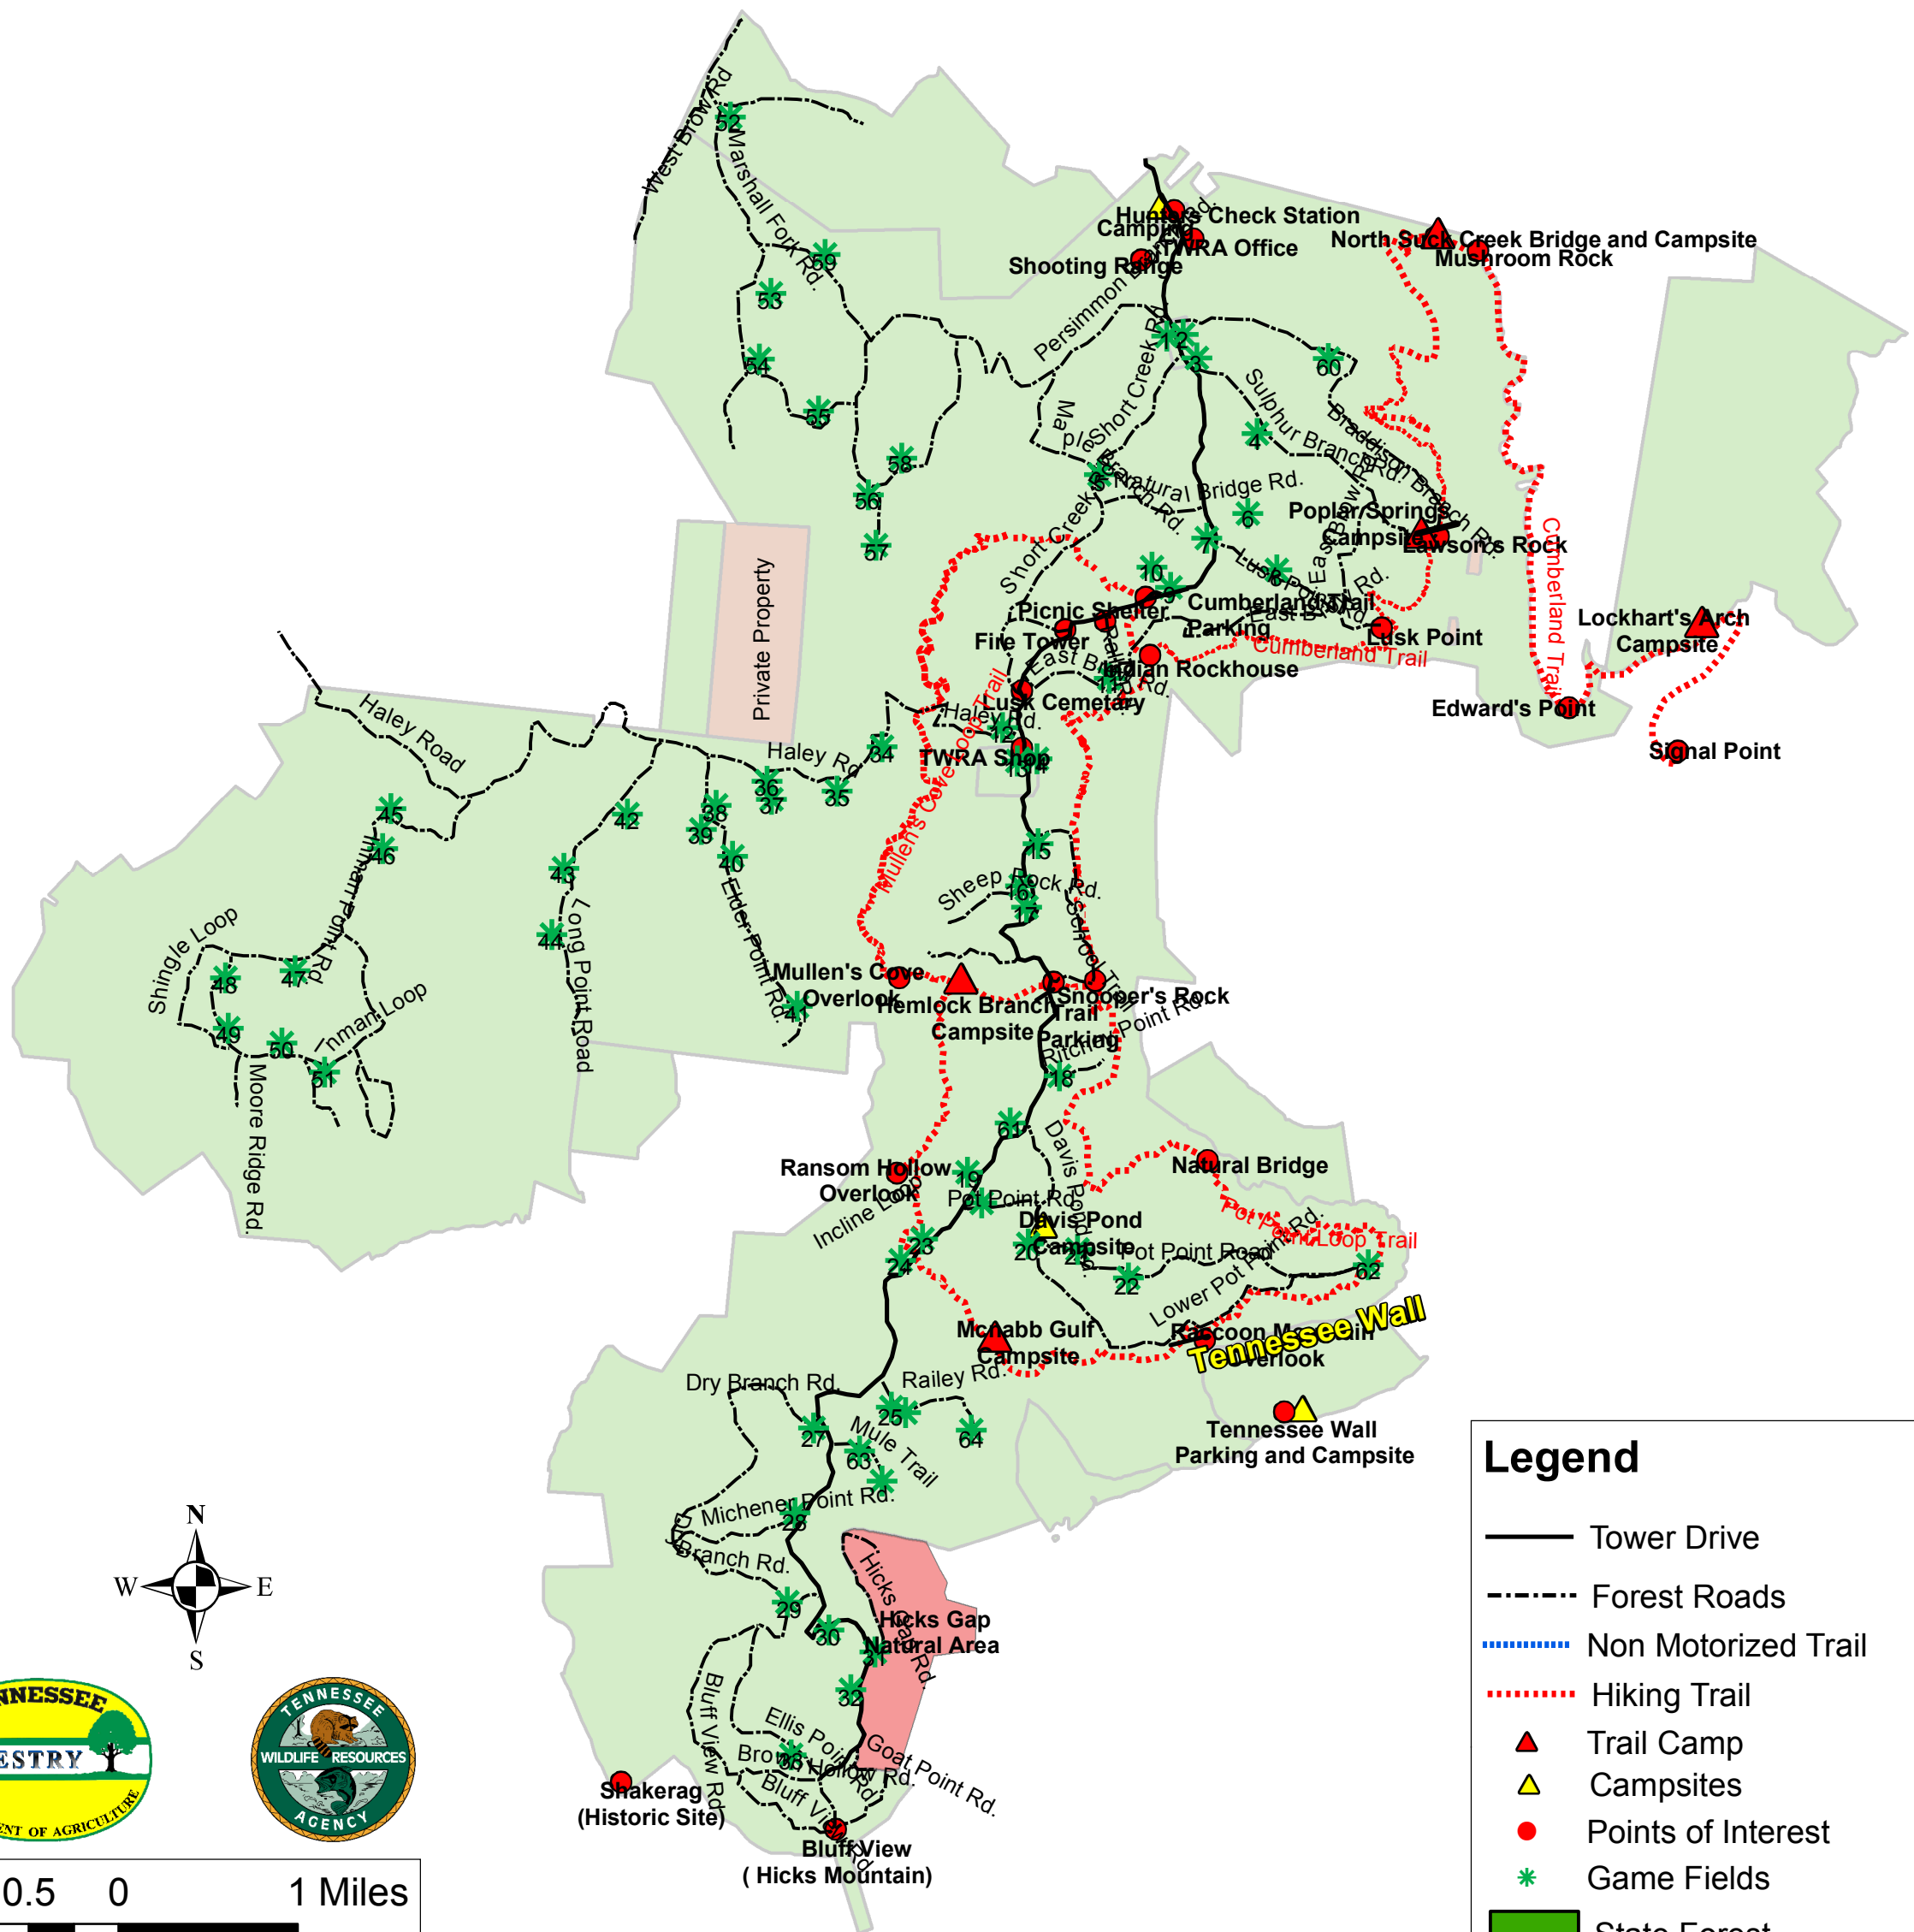

Prentice Cooper State Forest & WMA

General Area Map. Not intended for navigational use.
 Map produced by: Jim D. Lane & P.M.M., TDF
 2009

Legend

- Tower Drive
- Forest Roads
- Non Motorized Trail
- Hiking Trail
- Trail Camp
- Campsites
- Points of Interest
- Game Fields
- State Forest
- Hicks Gap Natural Area
- Private in-holding