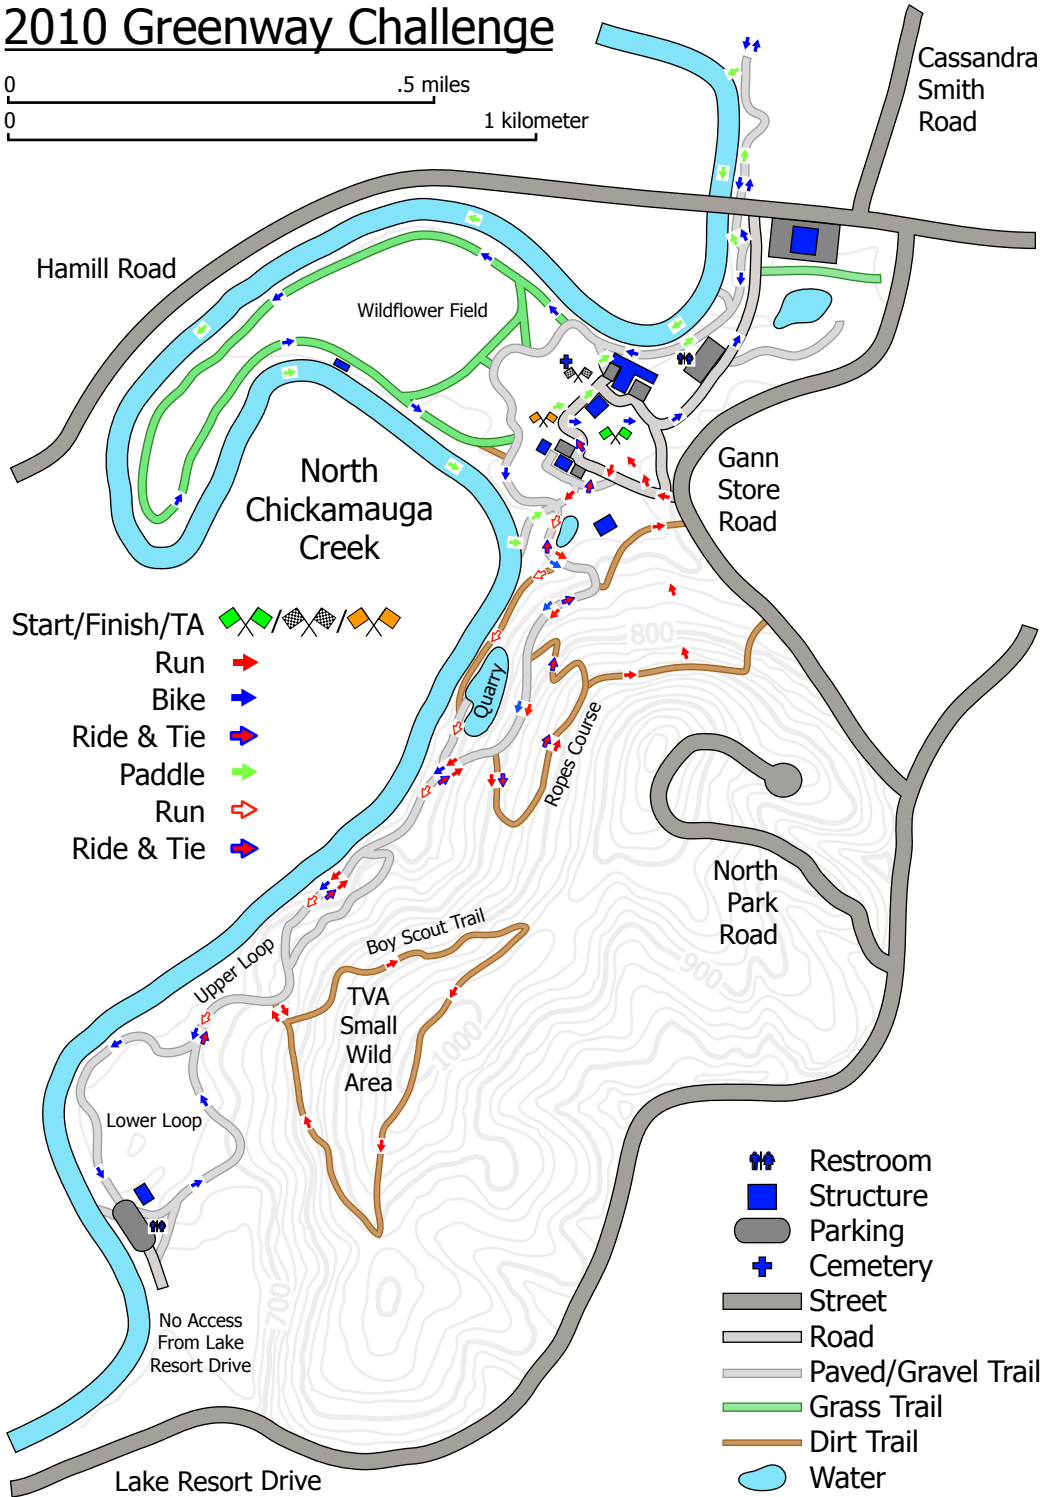

2010 Greenway Challenge

- Start/Finish/TA
- Run
- Bike
- Ride & Tie
- Paddle
- Run
- Ride & Tie

- Restroom
- Structure
- Parking
- Cemetery
- Street
- Road
- Paved/Gravel Trail
- Grass Trail
- Dirt Trail
- Water